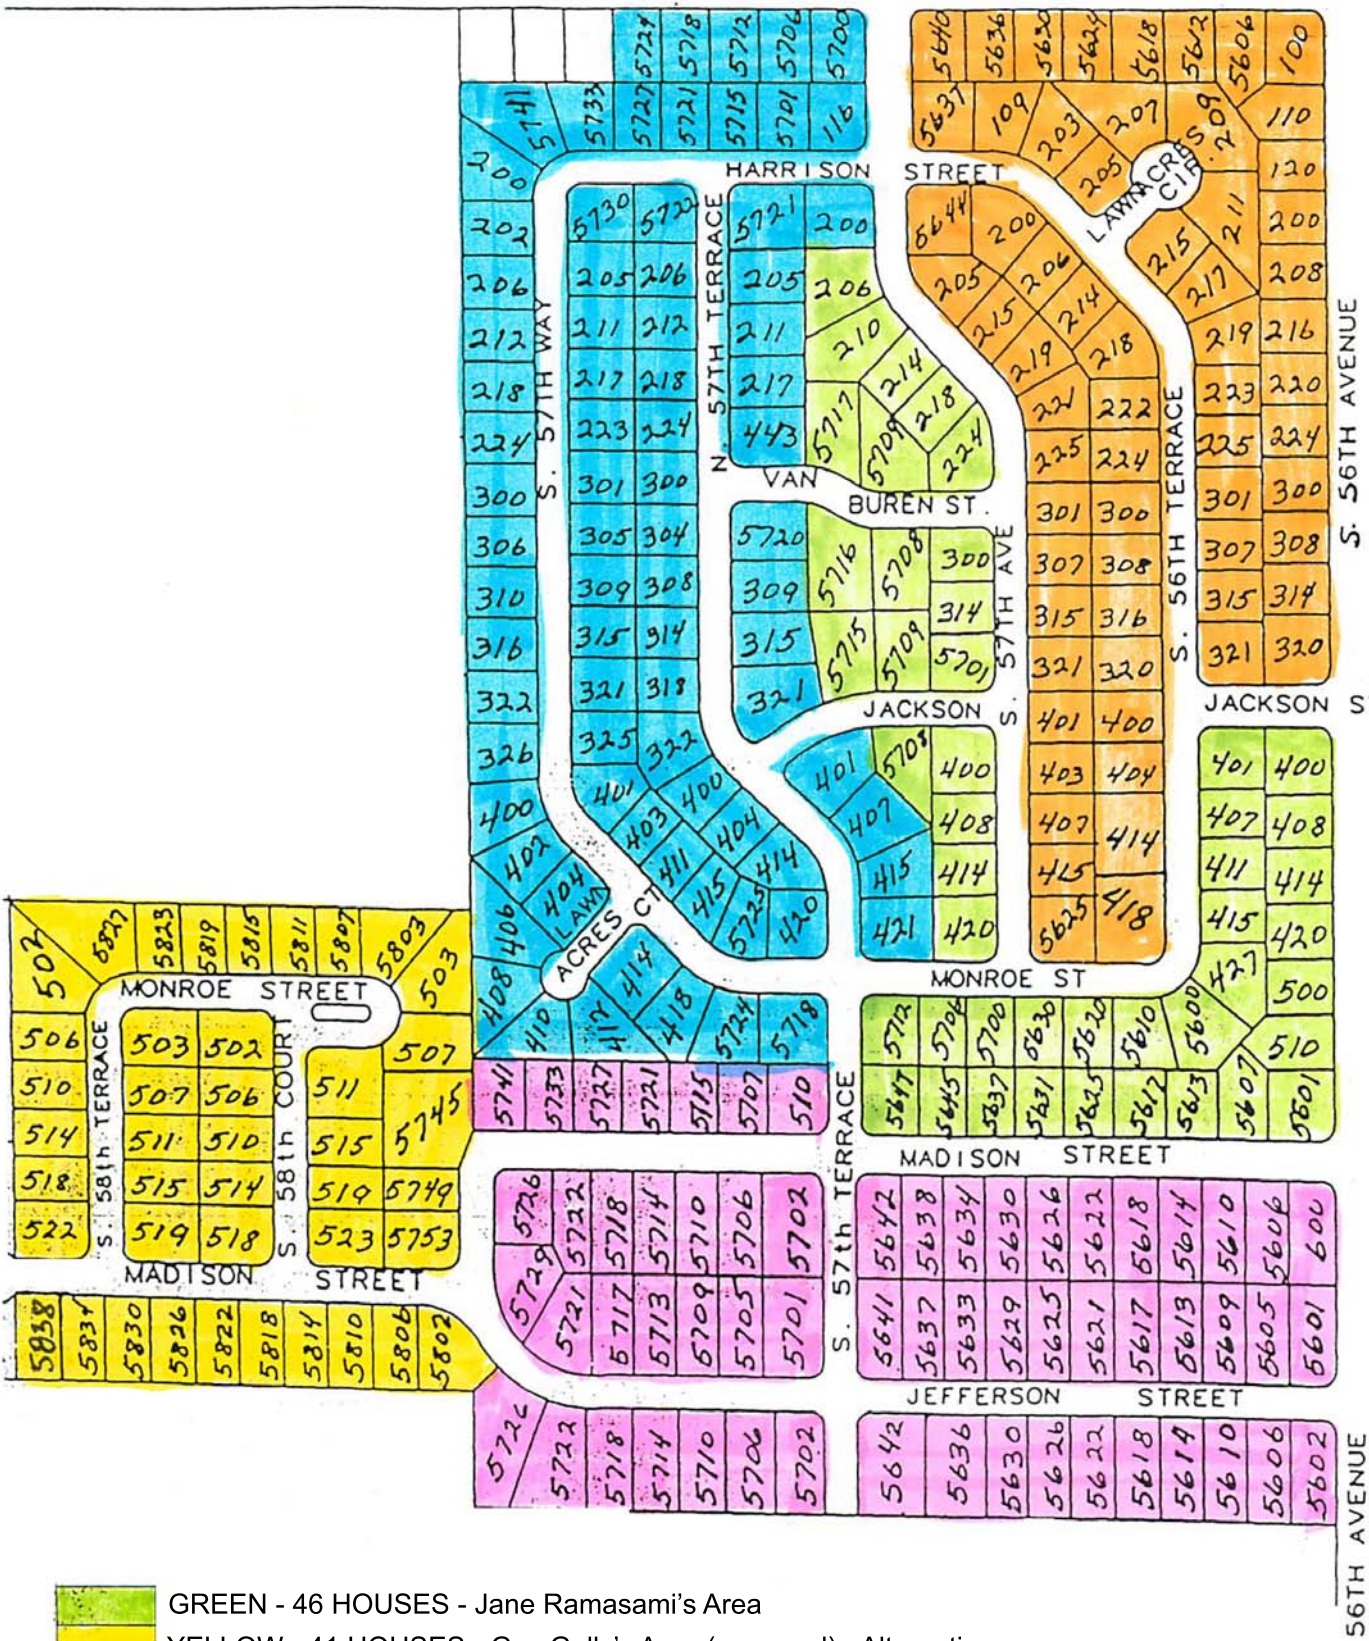

HOLLYWOOD BOULEVARD

- GREEN - 46 HOUSES - Jane Ramasami's Area
- YELLOW - 41 HOUSES - Guy Gully's Area (seasonal) - Alternative \_\_\_\_\_
- PINK - 60 HOUSES - Greg Daugherty's Area (seasonal) - Alternative \_\_\_\_\_
- ORANGE - 64 HOUSES - Mary Rygiel's Area
- BLUE - 80 HOUSES - Jeff Messet's Area

WASHINGTON STREET

Lawn Acres Neighborhood Map